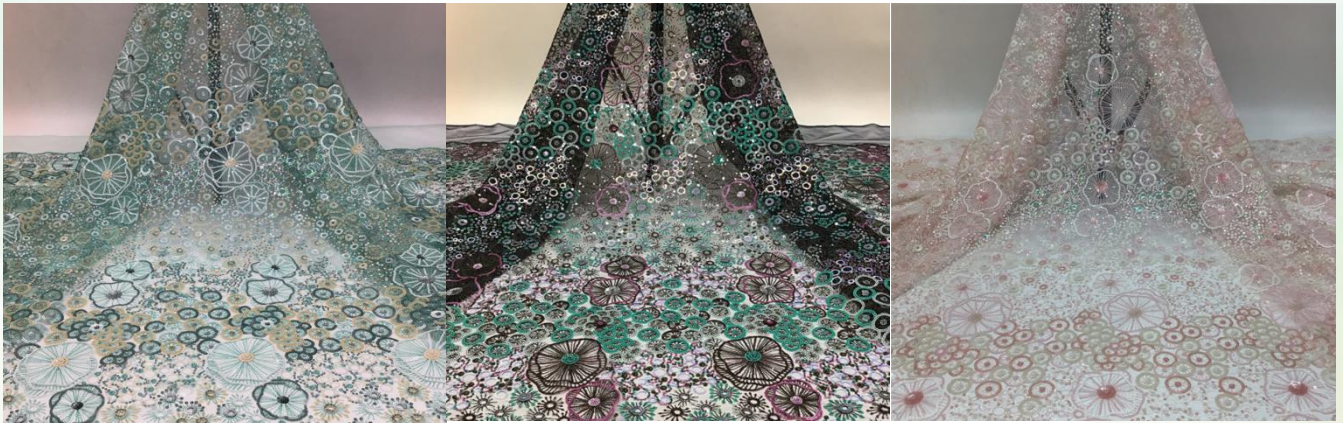

SPL202117, $7.28~$8.71