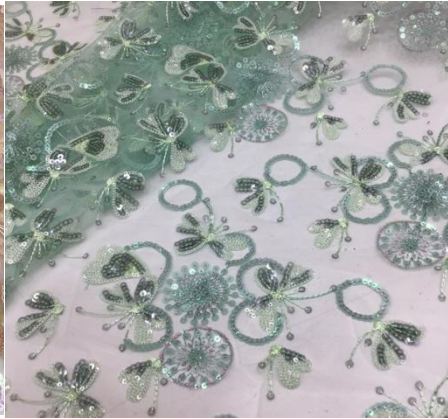

Zhejiang Sparkle Textile CO.,LTD

Lace Fabric Catalog

SPL202102, \$6.8~\$10.5

SPL2021126, \$7.9~\$13

SPL202104, \$9.9~\$6.35

Lace Fabric

Material	100% Polyester
Style	Trendy Elegant, Eco-Friendly, New design Etc.
MOQ	5 yards
Color	Colorful ... welcome to customize
Width	125-130mm
Weight	200-400g
Density	25W
Packing	5yards/ polybag
Usage	Dress production, Accessories, Wedding, Underwear, Sleepwear, Shoe
Occasion	This pretty lace fabric is perfect for girls of any age and is ideal for Wedding dress evening dress making, home textile decoration.
Payment Term	TT, LC, Paypal, Alipay, Western Union, Etc.
Delivery Time	Within 7 business working days for ready ship goods.

SPL202101, \$8.4~\$10.9

SPL202103, \$5.47~\$7.28

SPL202107, \$9.49~\$12.8

SPL202109, \$6.22~\$8.6

SPL202114, \$10.26~\$11.93

SPL202105, \$5.3~\$7.6

SPL202112, \$9.4~\$12.4

SPL202108, \$7.35~\$10.8