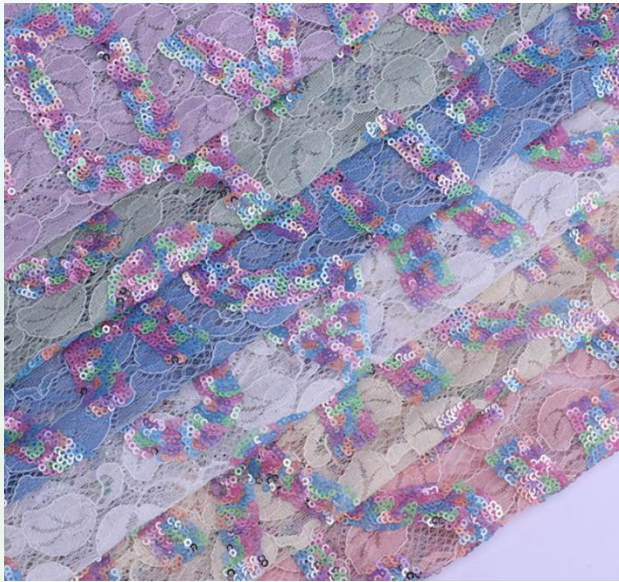

Zhejiang Sparkle Textile CO.,LTD

Lace Fabric Catalog

SPL202102, \$6.8~\$10.5

SPL2021126, \$7.9~\$13

SPL202104, \$9.9~\$6.35

Lace Fabric

Material	100% Polyester
Style	Trendy Elegant, Eco-Friendly, New design Etc.
MOQ	5 yards
Color	Colorful ... welcome to customize
Width	125-130mm
Weight	200-400g
Density	25W
Packing	5yards/ polybag
Usage	Dress production, Accessories, Wedding, Underwear, Sleepwear, Shoe
Occasion	This pretty lace fabric is perfect for girls of any age and is ideal for Wedding dress evening dress making, home textile decoration.
Payment Term	TT, LC, Paypal, Alipay, Western Union, Etc.
Delivery Time	Within 7 business working days for ready ship goods.

SPL202101, \$8.4~\$10.9

SPL202103, \$5.47~\$7.28

SPL202107, \$9.49~\$12.8

SPL202109, \$6.22~\$8.6

SPL202114, \$10.26~\$11.93

SPL202105, \$5.3~\$7.6

SPL202112, \$9.4~\$12.4

SPL202108, \$7.35~\$10.8